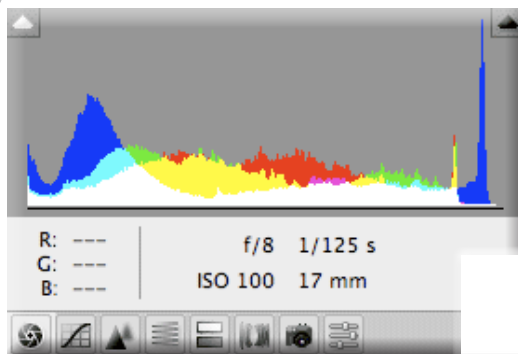

Q & A begins at 6:15 Program begins at 7:00

Camera RAW

Learn about the powerful features of this increasingly-available image format, and how to use it for great pictures!

Delicious

This social bookmarking website will help you keep track of what you've seen, and find the cool things everyone else is looking at!